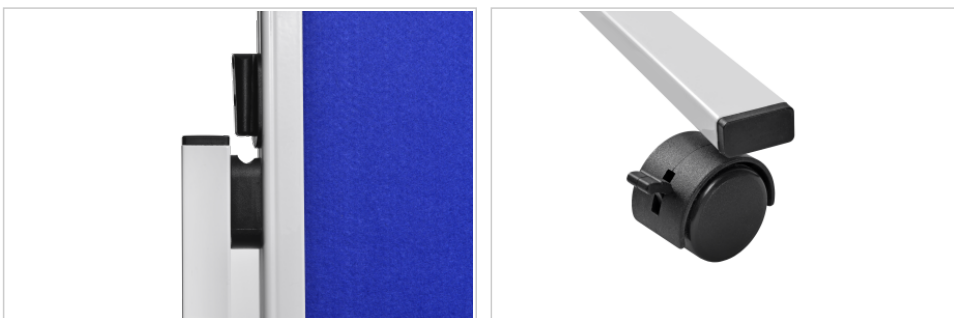

- Easily collect ideas and create overviews
- Pin paper directly on the board surface
- Lightweight and easy to move around
- Versatile: can be used as pinboard and divider wall
- Quick mounting: can be set up by one person

ECONOMY workshop board

150x120cm blue

- Functional mobile workshop board
- Double-sided felt pinboard
- White powder coated aluminium board frame
- Footings and legs in white powder coated steel
- Set of 4 lockable castors included
- Height of the total product: 195 cm
- Board size: H 150 x W 120 cm

Art.No. **7-209100**

GTIN **8713797090834**

Specifications

Surface (material/colour)	Felt / Blue
Frame (material/colour)	Aluminium / -
Corner (material/colour)	Plastic / Light grey matt
Article dimensions	1200 x 1500 x 22.1 mm
Total dimensions	- x 1950 x - mm
Mobile	Yes
Castors	Yes
Number of lockable castors	4
Foldable	No
Product warranty	2 Years